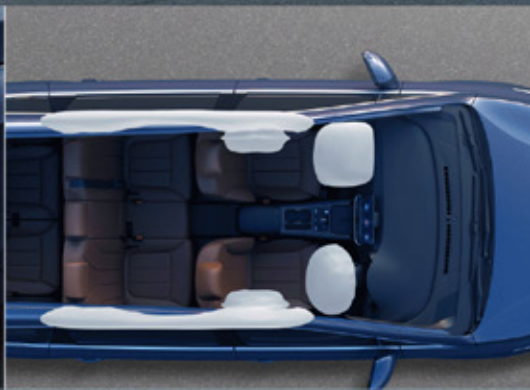

*Green Living,  
Clean Breathing*

**Sleek Diamond LED Headlights**

**6-Shield Airbag System**

**17-inch Star-Like Alloy Wheels**

Comfort in Every Detail,  
Intelligence in Every Feature.

*Spacious Interior for  
Family Comfort*